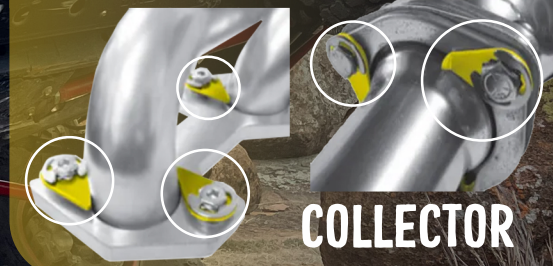

Ask for us by name
at your favorite parts store

2005-2023
JEEP VEHICLES

WRANGLER (6.4 HEMI MODELS)

GRAND CHEROKEE (5.7, 6.4 AND 6.2 MODELS)

BOLT SIZE: 8MM-1.25X25MM BOLT

#8916 (17 BOLTS TOTAL)

BOLT SIZE: 8MM-1.25X30MM BOLT

#8900B ALL LS ENGINES

AXLE
FLANGE

HEADER

COLLECTOR